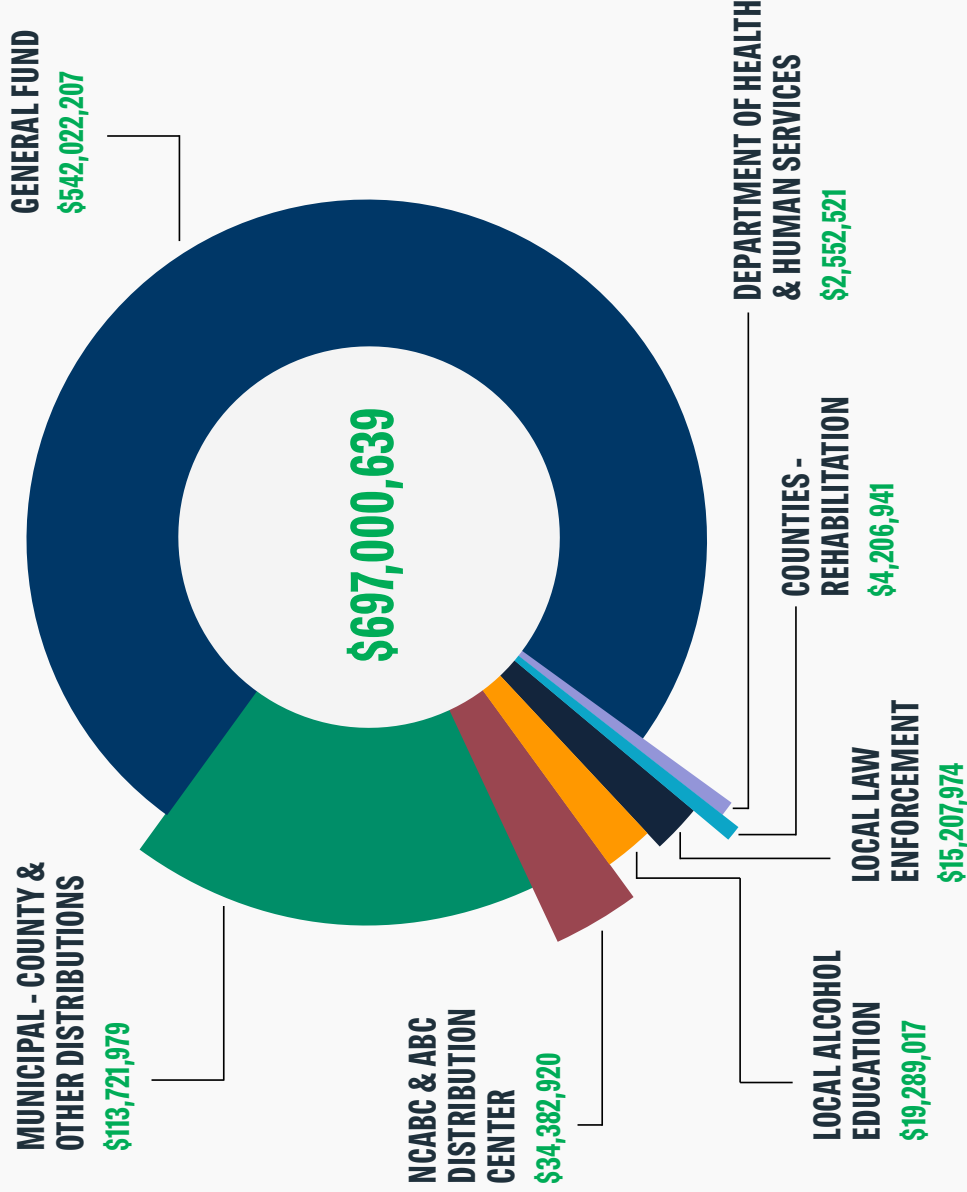

# NC ABC SYSTEM REVENUE DISTRIBUTION

20  
25

North Carolina ABC Boards are established and operated without State funding. In the fiscal year ending **June 30, 2025**, spirituous liquor and fortified wine sales in ABC stores totaled **\$1,893,834,781**. These sales resulted in total revenue distributions of **\$697,000,639** to the State's General Fund and to designated city and county operational funds.