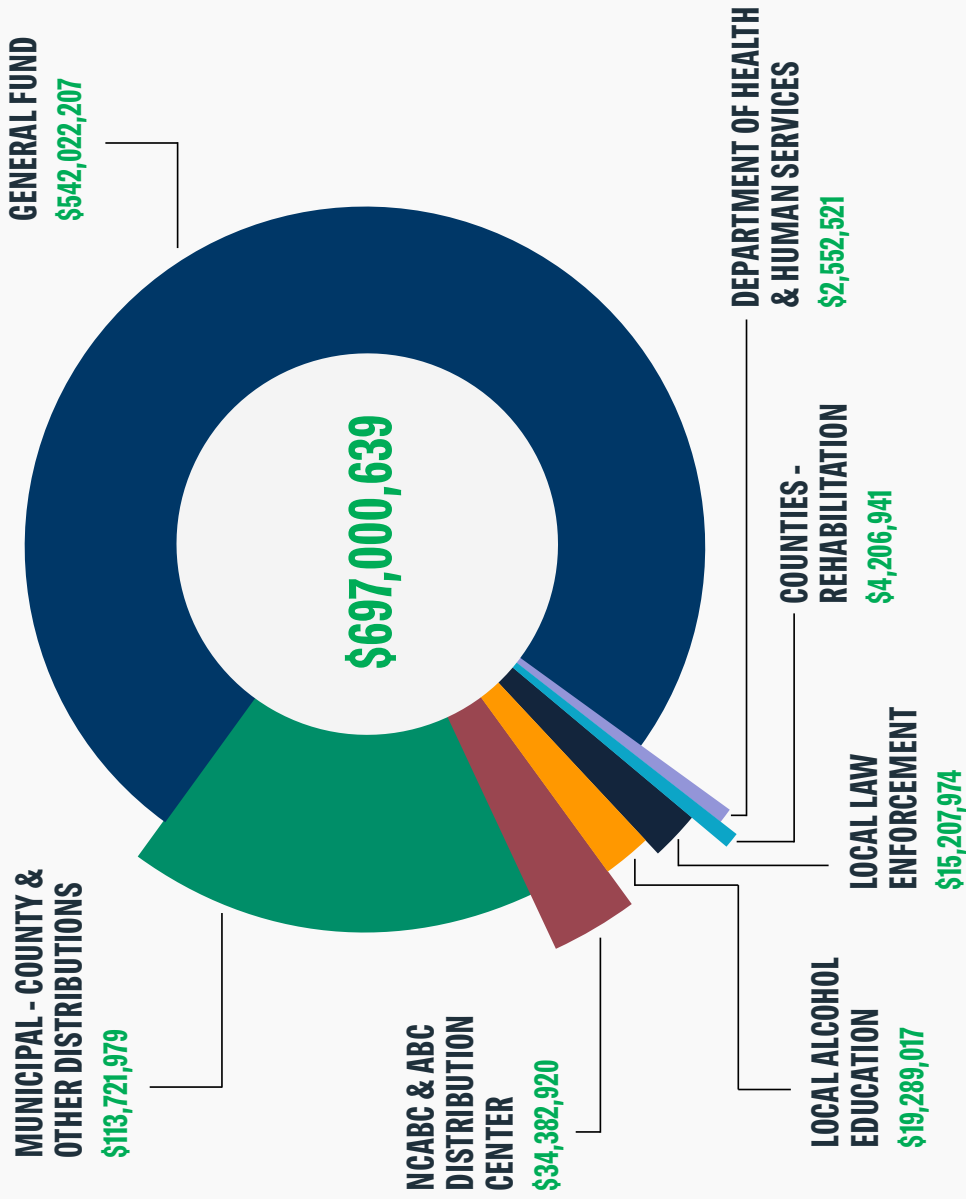

NC ABC SYSTEM REVENUE DISTRIBUTION

20
25

North Carolina ABC Boards are established and operated without State funding. In the fiscal year ending **June 30, 2025**, spirituous liquor and fortified wine sales in ABC stores totaled **$1,893,834,781**. These sales resulted in total revenue distributions of **$697,000,639** to the State's General Fund and to designated city and county operational funds.

SCAN TO SEE HOW EVERY BOTTLE GIVES BACK.

ABC
COMMISSION
NORTH CAROLINA